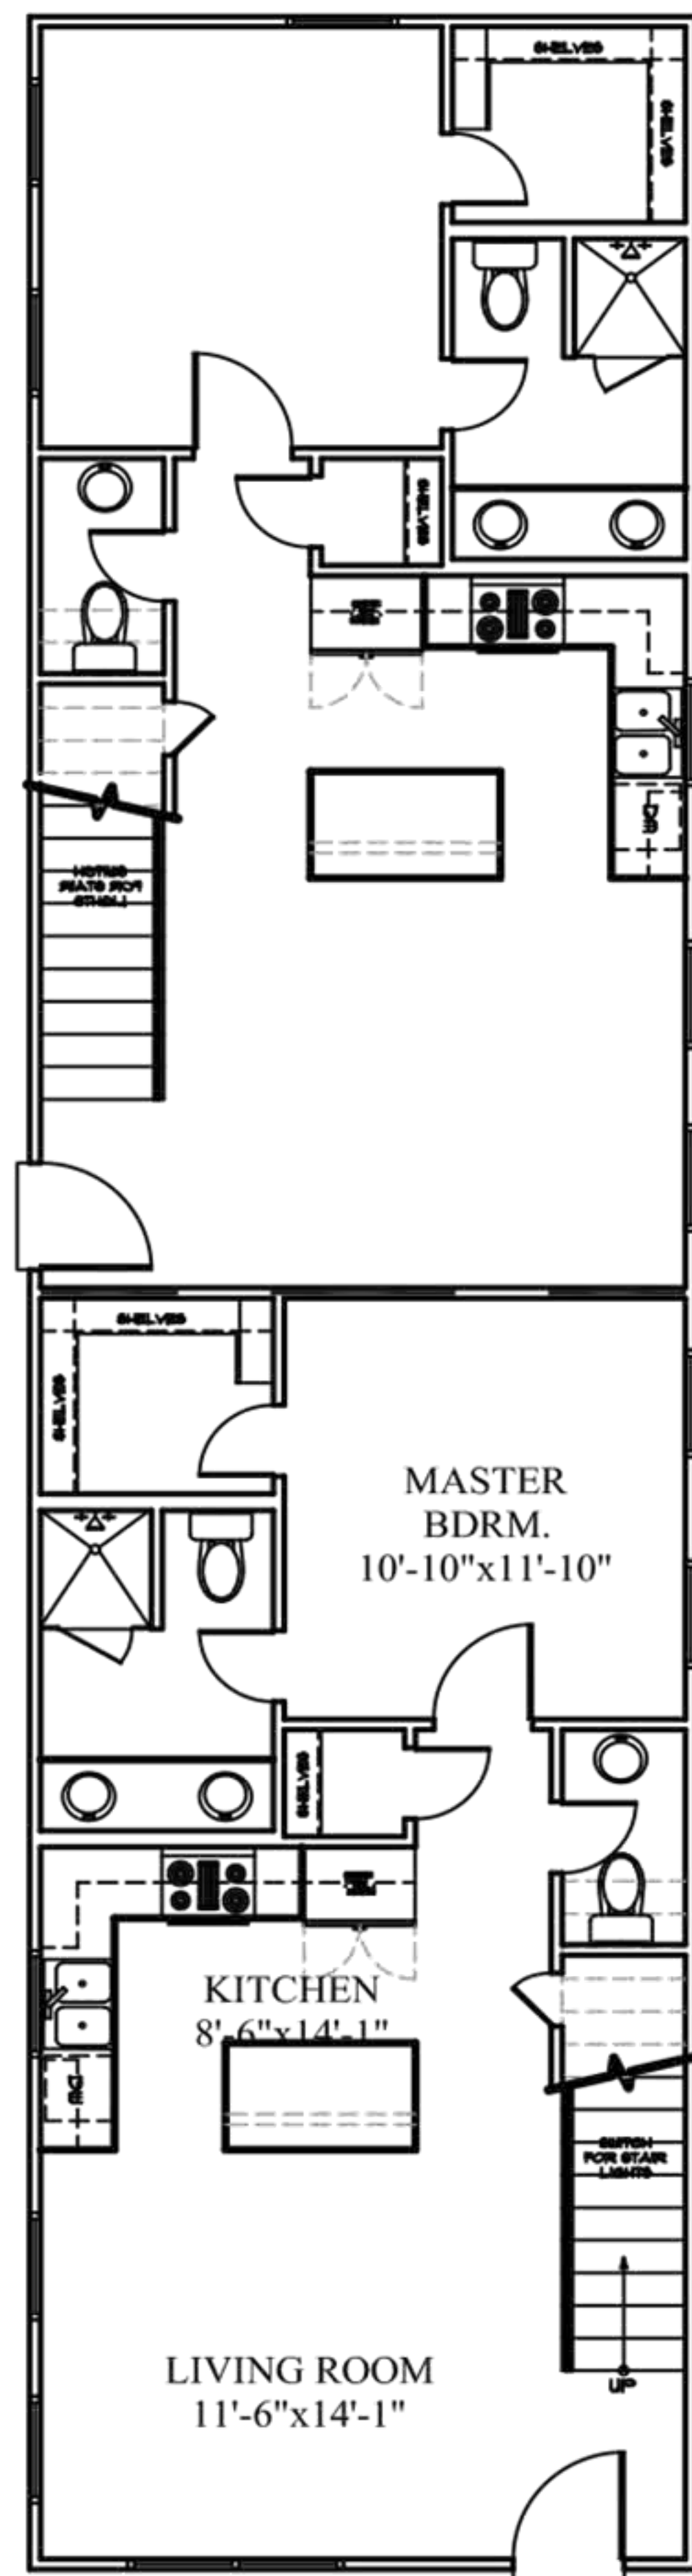

## HOCKENBERRY DUPLEX

FIRST FLOOR UNIT A LIVING:	645 SQFT.
SECOND FLOOR UNIT A LIVING:	599 SQFT.
FIRST FLOOR UNIT B LIVING:	645 SQFT.
SECOND FLOOR UNIT B LIVING:	599 SQFT.
<b>TOTAL LIVING SQFT.:</b>	<b>2,488 SQFT.</b>

**FIRST FLOOR PLAN**

**SECOND FLOOR PLAN**

**FRONT**

**LEFT**

**RIGHT**

**REAR**