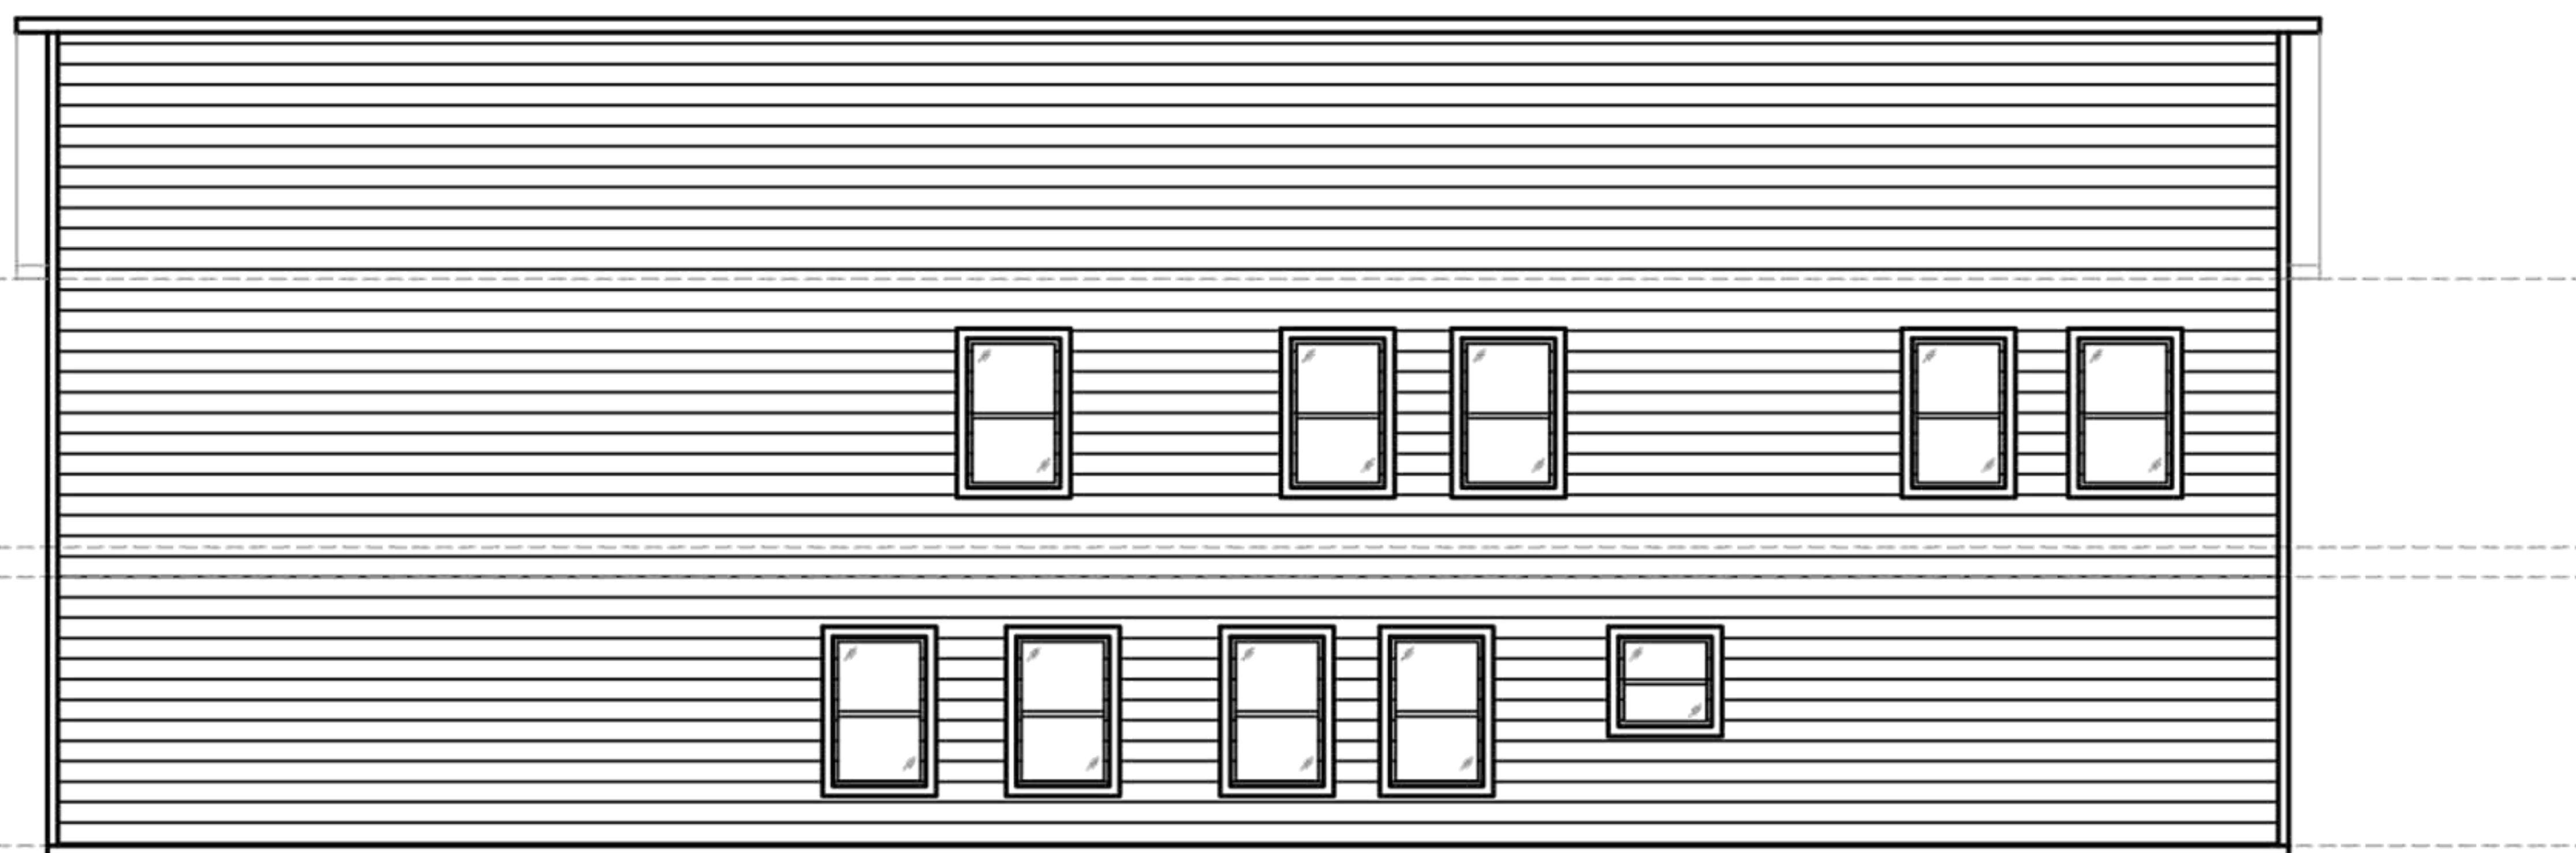

## HOCKENBERRY DUPLEX

FIRST FLOOR UNIT A LIVING:	645 SQFT.
SECOND FLOOR UNIT A LIVING:	599 SQFT.
FIRST FLOOR UNIT B LIVING:	645 SQFT.
SECOND FLOOR UNIT B LIVING:	599 SQFT.
<b>TOTAL LIVING SQFT.:</b>	<b>2,488 SQFT.</b>

**FIRST FLOOR PLAN**

**SECOND FLOOR PLAN**

**FRONT**

**LEFT**

**RIGHT**

**REAR**