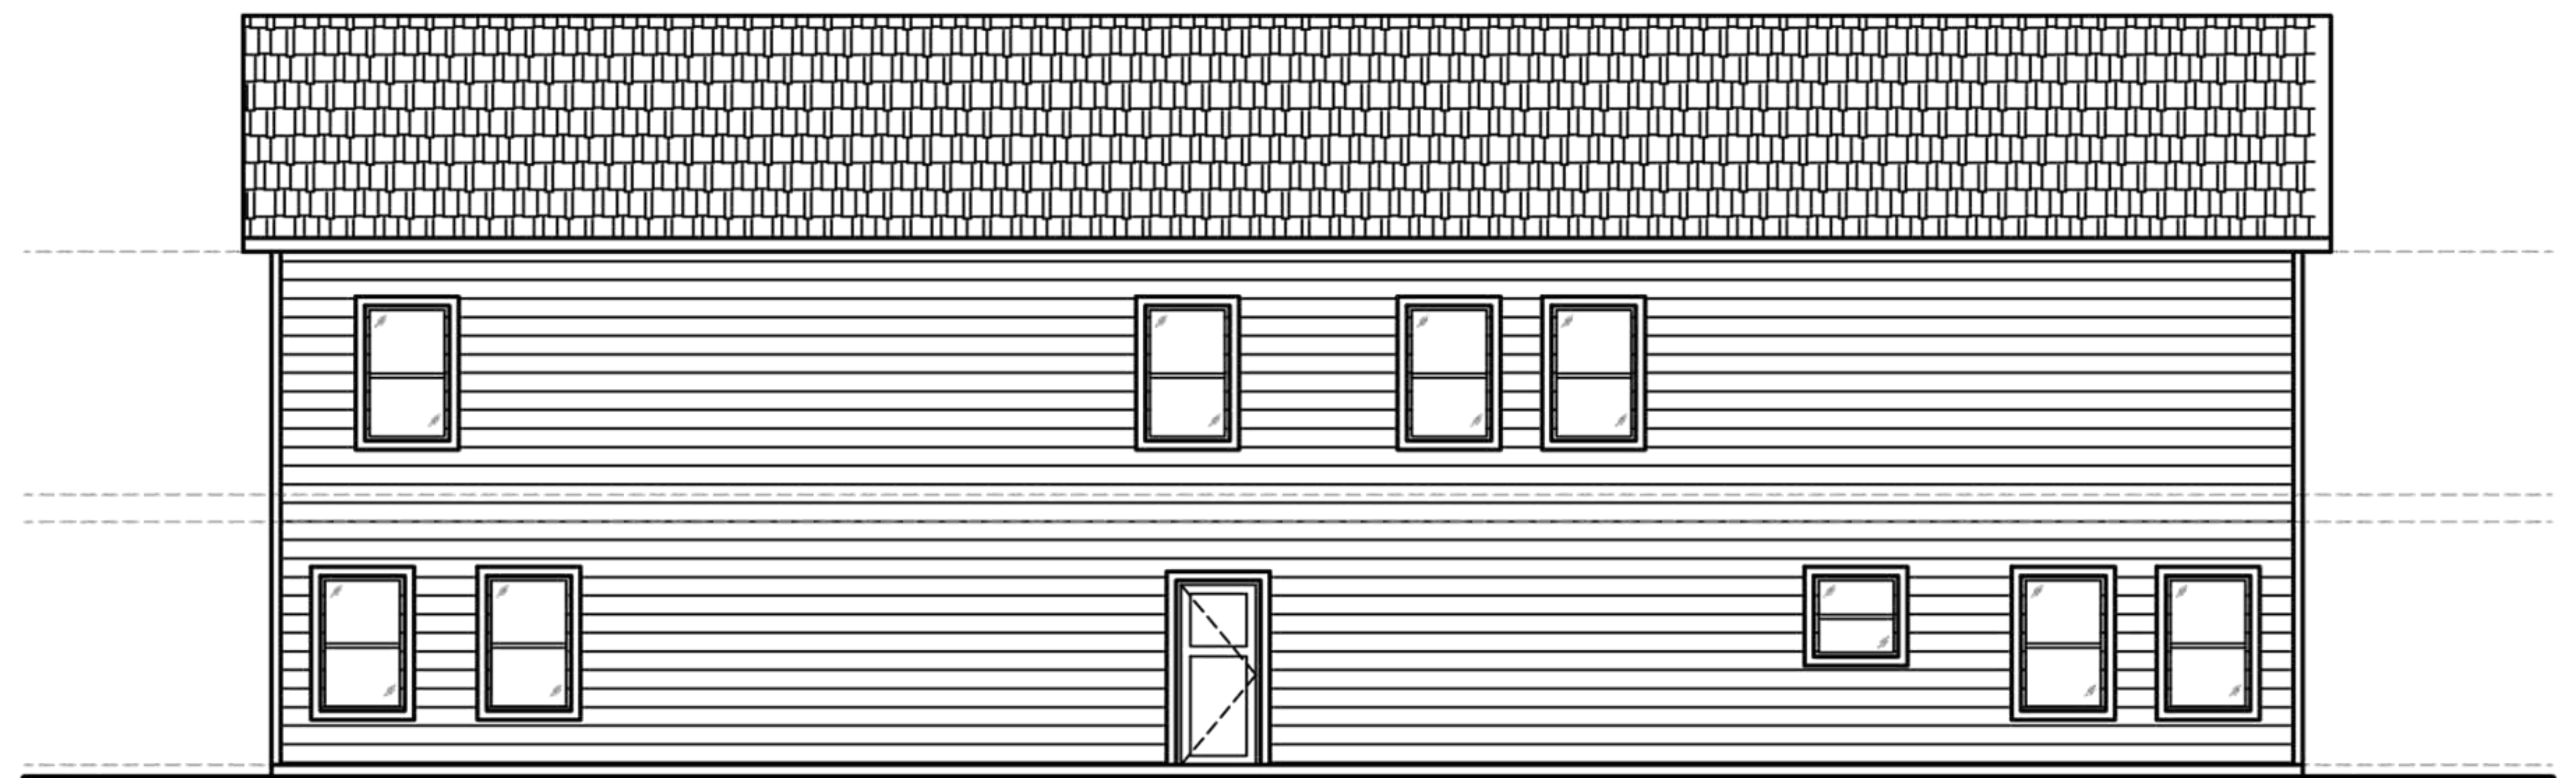

## HOCKENBERRY DUPLEX

FIRST FLOOR UNIT A LIVING:	645 SQFT.
SECOND FLOOR UNIT A LIVING:	599 SQFT.
FIRST FLOOR UNIT B LIVING:	645 SQFT.
SECOND FLOOR UNIT B LIVING:	599 SQFT.
<b>TOTAL LIVING SQFT.:</b>	<b>2,488 SQFT.</b>

**FIRST FLOOR PLAN**

**SECOND FLOOR PLAN**

**FRONT**

**LEFT**

**RIGHT**

**REAR**