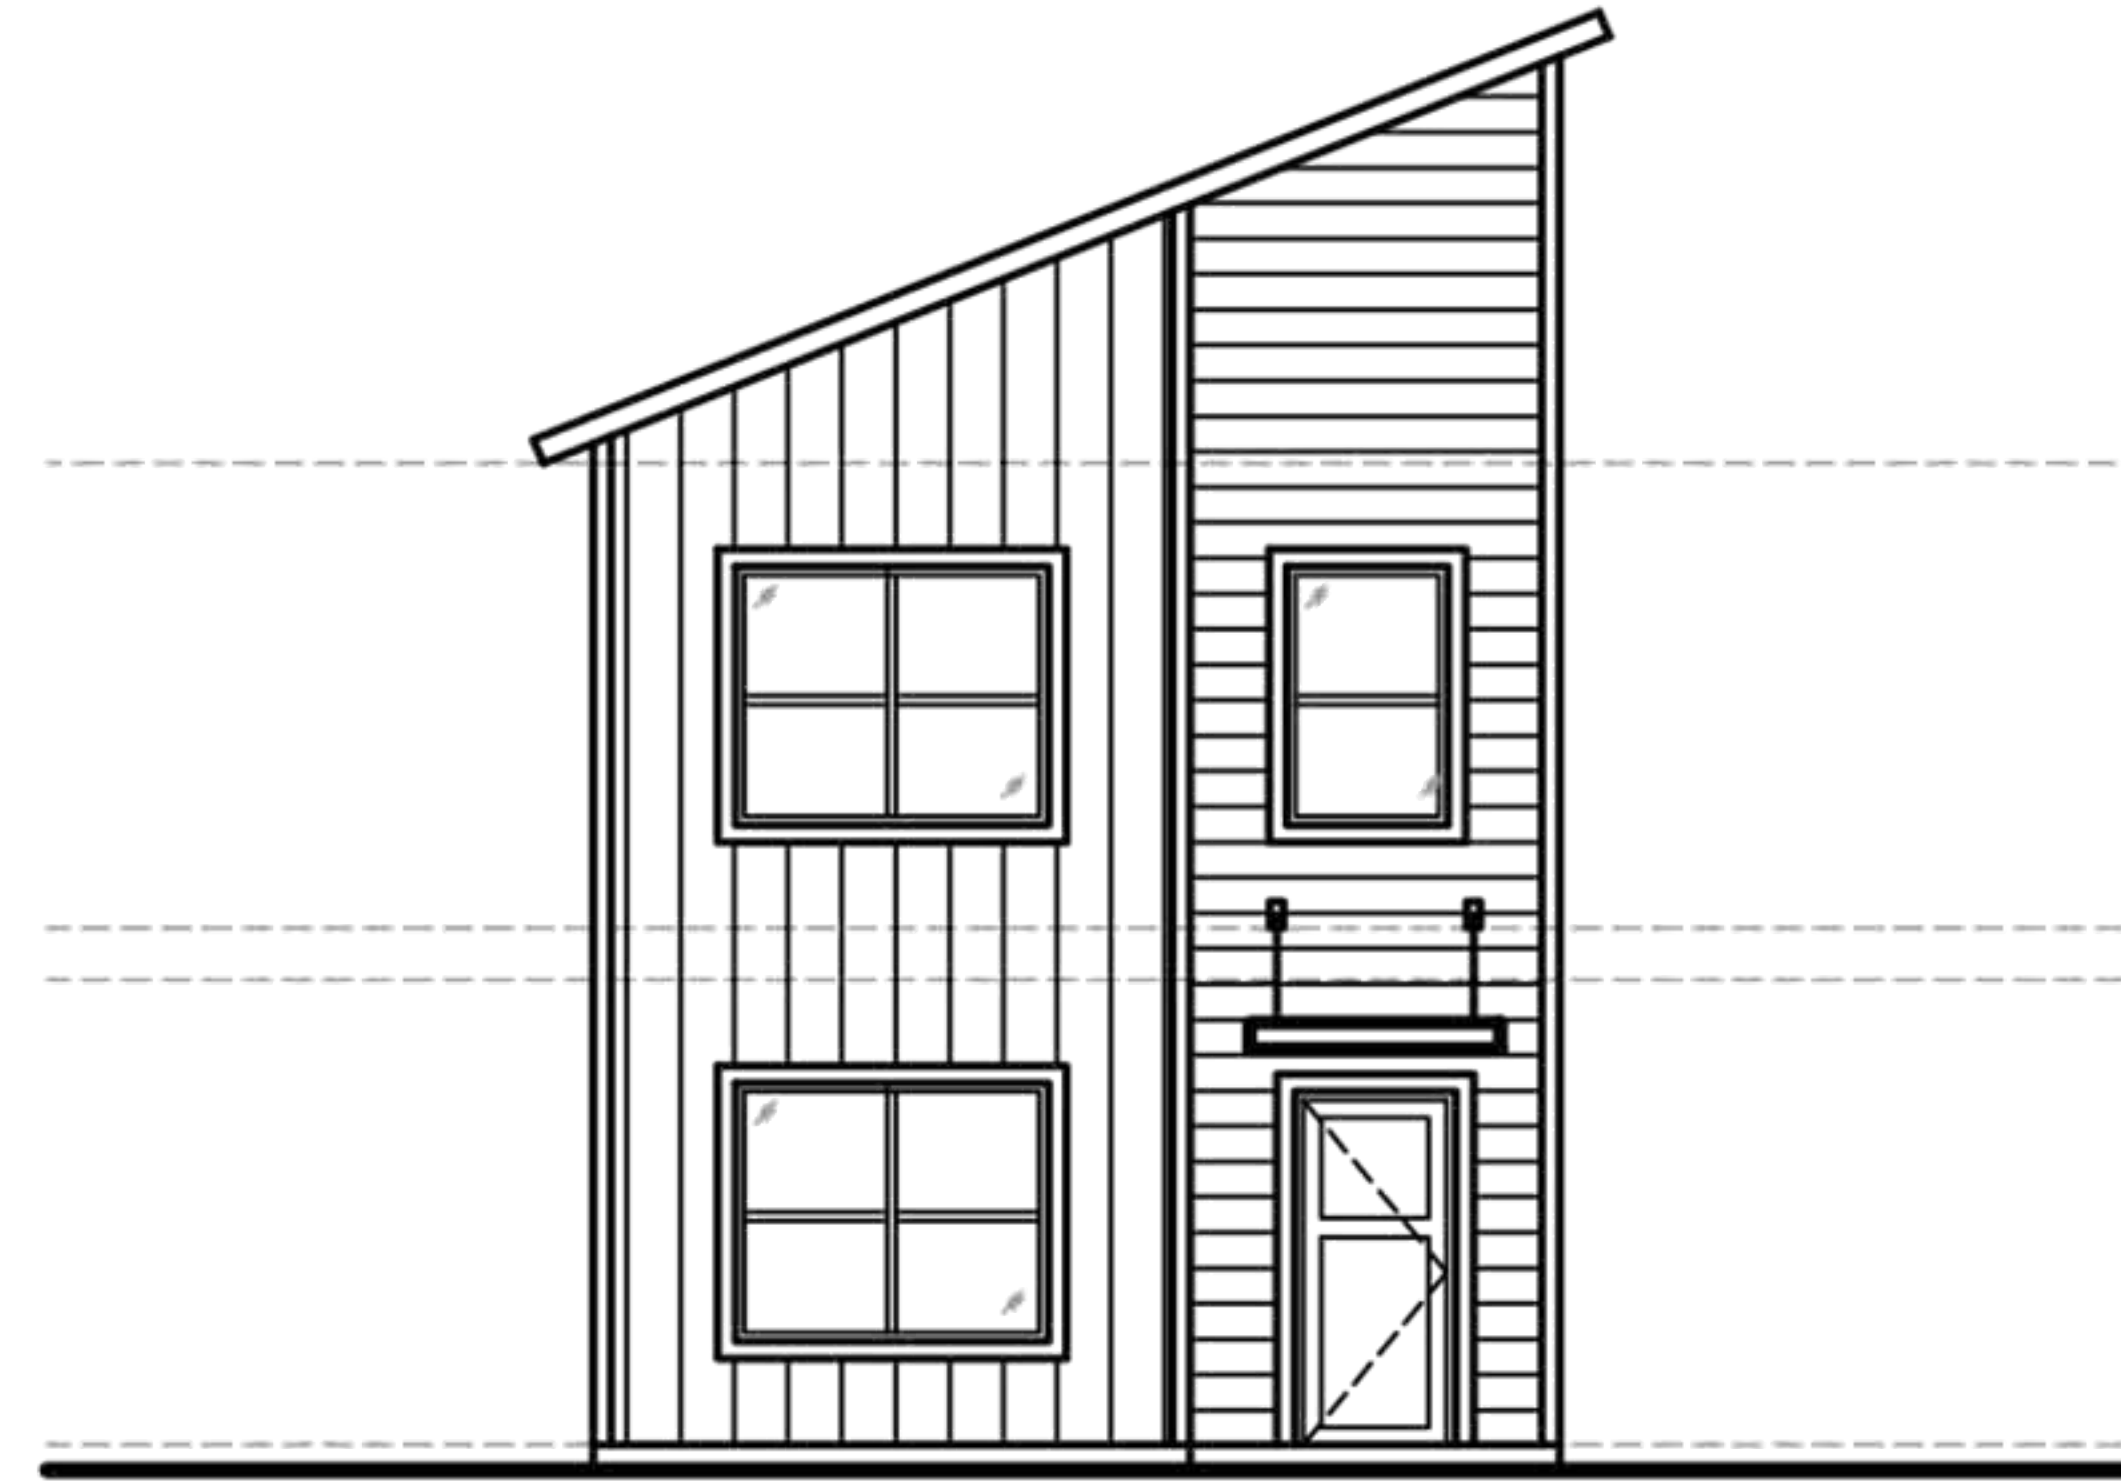

## HOCKENBERRY DUPLEX

FIRST FLOOR UNIT A LIVING:	645 SQFT.
SECOND FLOOR UNIT A LIVING:	599 SQFT.
FIRST FLOOR UNIT B LIVING:	645 SQFT.
SECOND FLOOR UNIT B LIVING:	599 SQFT.
<b>TOTAL LIVING SQFT.:</b>	<b>2,488 SQFT.</b>

**FIRST FLOOR PLAN**

**SECOND FLOOR PLAN**

**FRONT**

**LEFT**

**RIGHT**

**REAR**