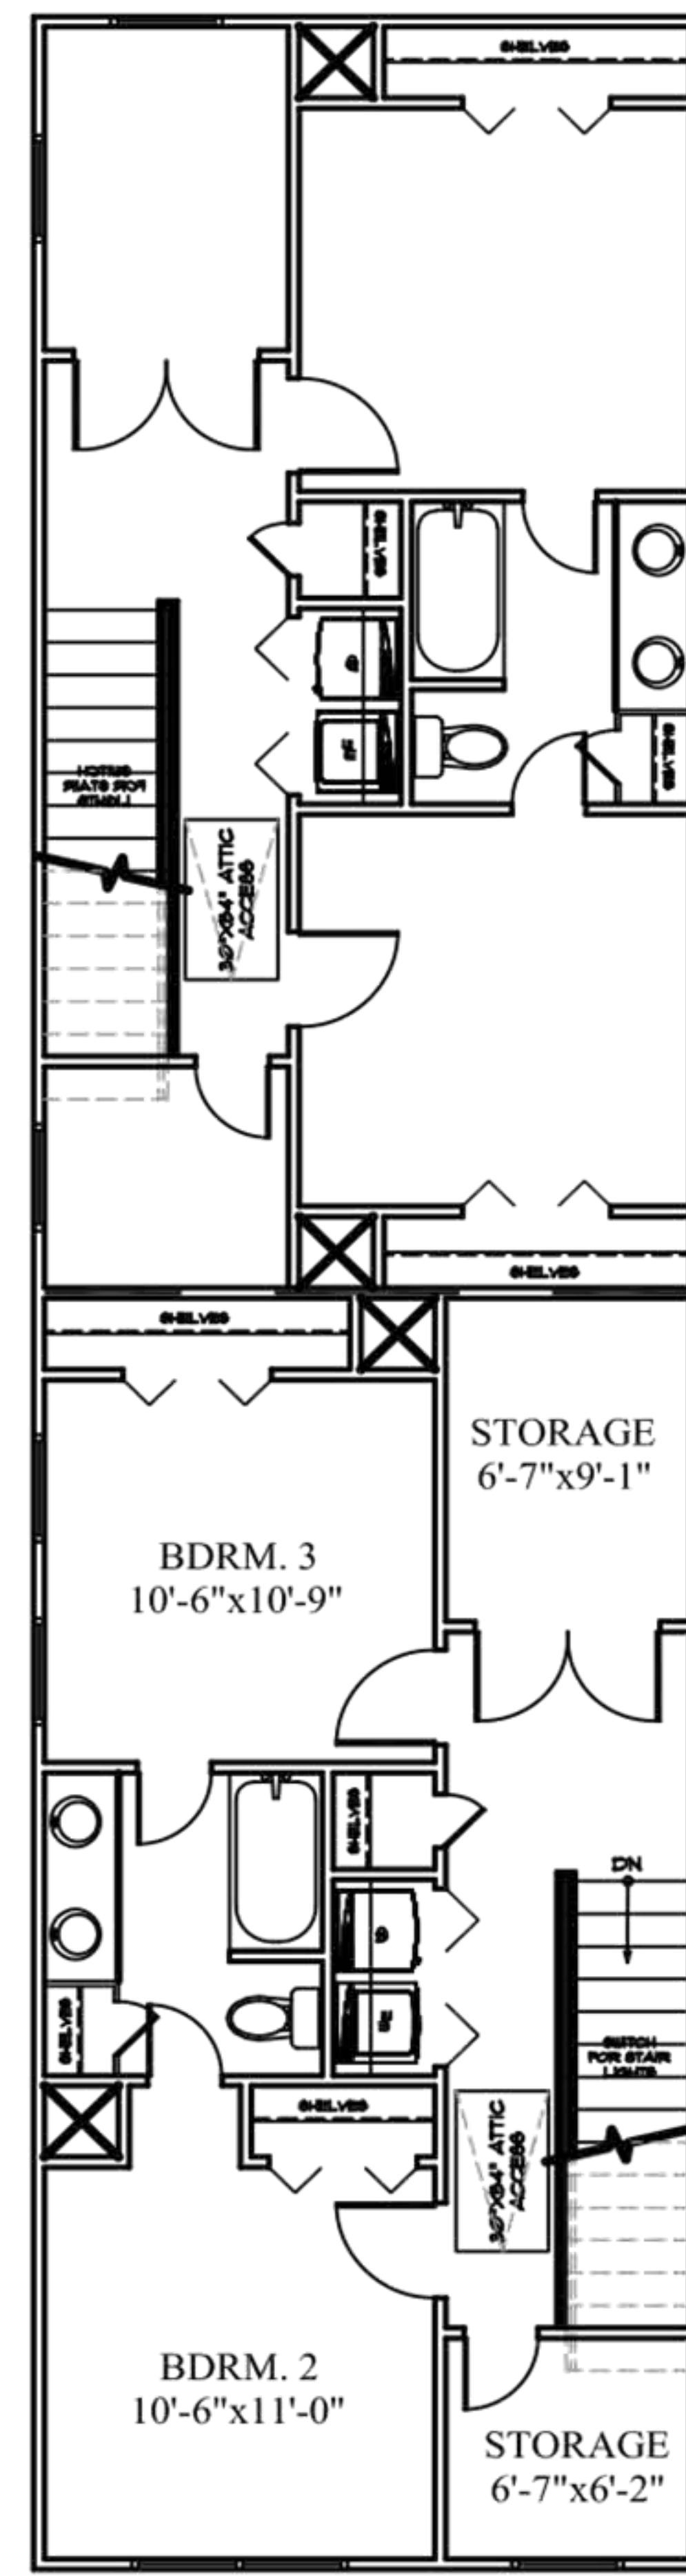

## HOCKENBERRY DUPLEX

FIRST FLOOR UNIT A LIVING:	645 SQFT.
SECOND FLOOR UNIT A LIVING:	599 SQFT.
FIRST FLOOR UNIT B LIVING:	645 SQFT.
SECOND FLOOR UNIT B LIVING:	599 SQFT.
<b>TOTAL LIVING SQFT.:</b>	<b>2,488 SQFT.</b>

**FIRST FLOOR PLAN**

**SECOND FLOOR PLAN**

**FRONT**

**LEFT**

**RIGHT**

**REAR**