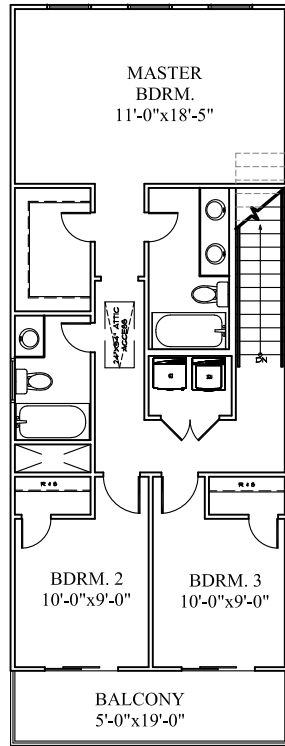

THE RIDEAUX

LIVING SQFT:	1,459 SQFT.
PATIO/PORCH	191 SQFT.
GARAGE/STORAGE:	263 SQFT.
TOTAL SQFT.:	1,913 S.F.

FIRST FLOOR

SECOND FLOOR

FRONT

LEFT

RIGHT

REAR