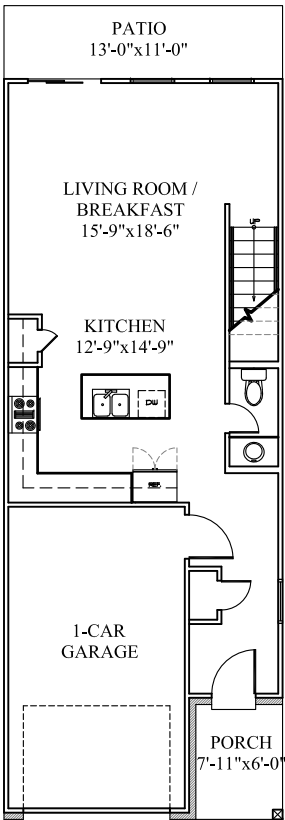

THE RIDEAUX

LIVING SQFT:	1,459 SQFT.
PATIO/PORCH	191 SQFT.
GARAGE/STORAGE:	263 SQFT.
TOTAL SQFT.:	1,913 S.F.

FIRST FLOOR

SECOND FLOOR

FRONT

LEFT

RIGHT

REAR