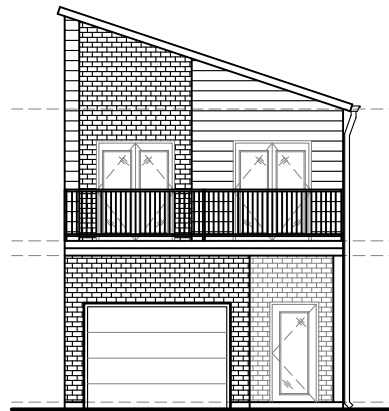

THE RIDEAUX

LIVING SQFT:	1,459 SQFT.
PATIO/PORCH	191 SQFT.
GARAGE/STORAGE:	263 SQFT.
TOTAL SQFT.:	1,913 S.F.

FIRST FLOOR

SECOND FLOOR

FRONT

LEFT

RIGHT

REAR